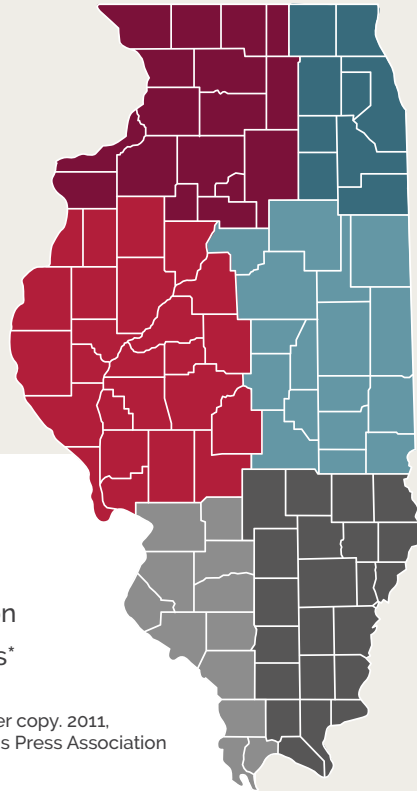

2X2

The Illinois 2x2 Display Ad Network

2X2 MAP

Statewide

205 Newspapers
 721,479 Circulation
 1,370,810 Readers*

*Based on 1.9 readers per copy, 2011.
 Newton Research, Illinois Press Association

STATEWIDE RATE
Chicagoland + ALL FIVE ZONES \$1,600

Or enlarge ad to 2x4 for double the price

ZONED RATES

(Northwest, Central West, Central East, Southwest, Southeast)

Any ONE Zone	\$360
Any TWO Zones	\$700
Any THREE Zones	\$1,000
Any FOUR Zones	\$1,300
Any FIVE Zones	\$1,450

Chicagoland

45 Newspapers • 219,047 Circulation • 416,189 Readers*
 *Add the Chicago Tribune (242,270 circ.) - \$200 - AD SIZE - 3.22" x 3.5"

Northwest Zone

50 Newspapers • 215,632 Circulation • 409,700 Readers*

Central West Zone

48 Newspapers • 104,118 Circulation • 197,824 Readers*

Central East Zone

25 Newspapers • 90,747 Circulation • 172,419 Readers*
 *Add Champaign News Gazette (18,711 circ.) - \$50 - AD SIZE - 3.13" x 2"