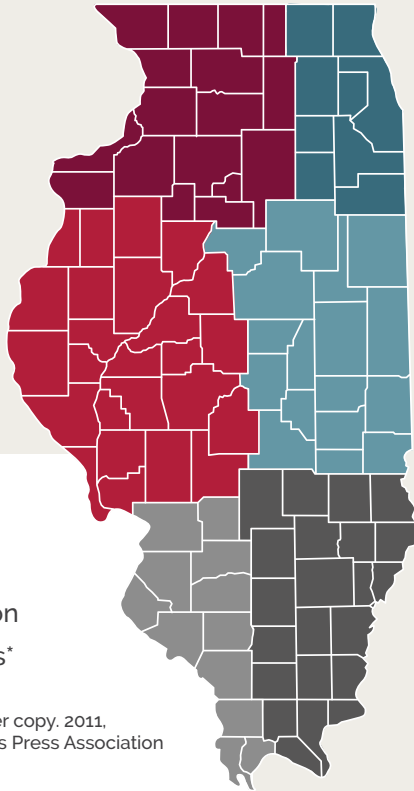

2x2

The Illinois 2x2 Display Ad Network

2x2 MAP

Statewide

209 Newspapers
 762,887 Circulation
 1,449,485 Readers*

*Based on 1.9 readers per copy, 2011.
 Newton Research, Illinois Press Association

Chicagoland

44 Newspapers • 206,847 Circulation • 393,009 Readers*
 *Add the Chicago Tribune (242,270 circ.) - \$200 - AD SIZE - 3.22" x 3.5"

Northwest Zone

49 Newspapers • 203,432 Circulation • 386,521 Readers*

Central West Zone

50 Newspapers • 167,451 Circulation • 318,157 Readers*

Central East Zone

26 Newspapers • 91,247 Circulation • 173,369 Readers*
 *Add Champaign News Gazette (18,711 circ.) - \$50 - AD SIZE - 3.13" x 2"

Southwest Zone

Chicagoland + ALL FIVE ZONES **\$1,600**

Or enlarge ad to 2x4 for double the price

ZONED RATES

(Northwest, Central West, Central East, Southwest, Southeast)

Any ONE Zone	\$360
Any TWO Zones	\$700
Any THREE Zones	\$1,000
Any FOUR Zones	\$1,300
Any FIVE Zones	\$1,450