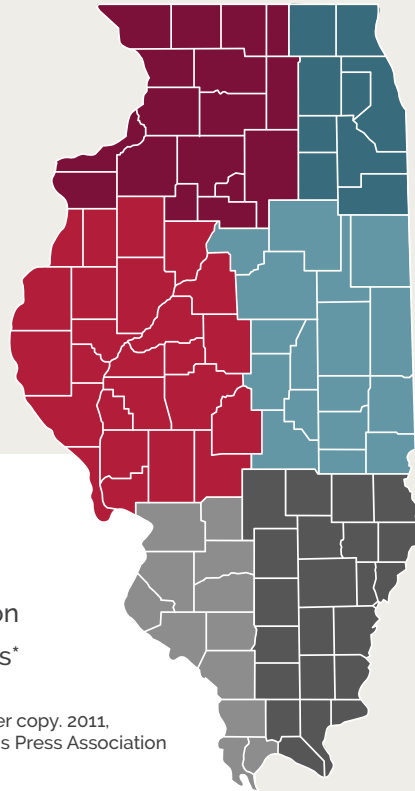

2X2

The Illinois 2x2 Display Ad Network

2X2 MAP

Statewide

184 Newspapers
 527,667 Circulation
 1,002,568 Readers*

*Based on 1.9 readers per copy, 2011.
 Newton Research, Illinois Press Association

STATEWIDE RATE
Chicagoland + ALL FIVE ZONES \$1,600

Or enlarge ad to 2x4 for double the price

ZONED RATES

(Northwest, Central West, Central East, Southwest, Southeast)

Any ONE Zone	\$360
Any TWO Zones	\$700
Any THREE Zones	\$1,000
Any FOUR Zones	\$1,300
Any FIVE Zones	\$1,450

Chicagoland

45 Newspapers • 171,155 Circulation • 325,195 Readers*
 *Add the Chicago Tribune (206,339 circ.) - \$200 - AD SIZE - 3.22" x 3.5"

Northwest Zone

43 Newspapers • 141,060 Circulation • 268,014 Readers*

*Add the Chicago Tribune (206,339 circ.)

Northwest Zone

43 Newspapers • 141,060 Circulation • 268,014 Readers*

Addison Independent	Morrison Whiteside Sentinel
Amboy News	Mt. Carroll Mirror Democrat
Belvidere Boone County Journal	Mt. Morris Times
Belvidere Republican	Oregon Ogle County Life
Bensenville Independant	Oregon Republican Reporter
Byron Tempo	Ottawa Times
DeKalb Daily Chronicle	Pecatonica Gazette
DeKalb Midweek	Polo Tri-County Press
Dixon Telegraph	Port Byron Erie Review
Durand Volunteer	Princeton Bureau Co. Republican
Elmhurst Independent	Prophetstown Echo
Forreston Journal	Rochelle News-Leader
Fulton Journal	Rockford Rock River Times
Galena Gazette	Rockford Winnebago Chronicle
Lacon Home Journal	Rockton Herald
LaSalle News Tribune	Savanna Times Journal
Lena Shoppers Guide	Sterling Daily Gazette
Lena Village Voices	Sycamore DeKalb County Journal
Loves Park Journal	Villa Park Review
Lombard Lombardian	Walnut Leader
Mendota Reporter	Warren The Flash
Moline Dispatch/Rock Island Argus	